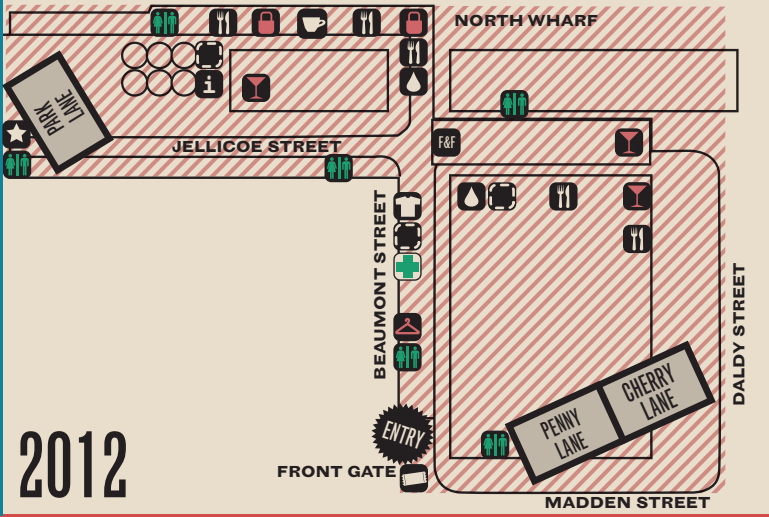

ST MARY'S BAY

2012

SILO PARK

BEAUMONT ST

- FRIENDS & FAMILY
- CLOAK ROOM
- MERCH
- INFORMATION
- FIRST AID
- TICKETS
- BAR
- COUPONS
- FOOD
- TOILETS
- FREE WATER
- MARKETS

ST. JEROME'S
Saneway Festival

AUCKLAND : MON 30 JAN